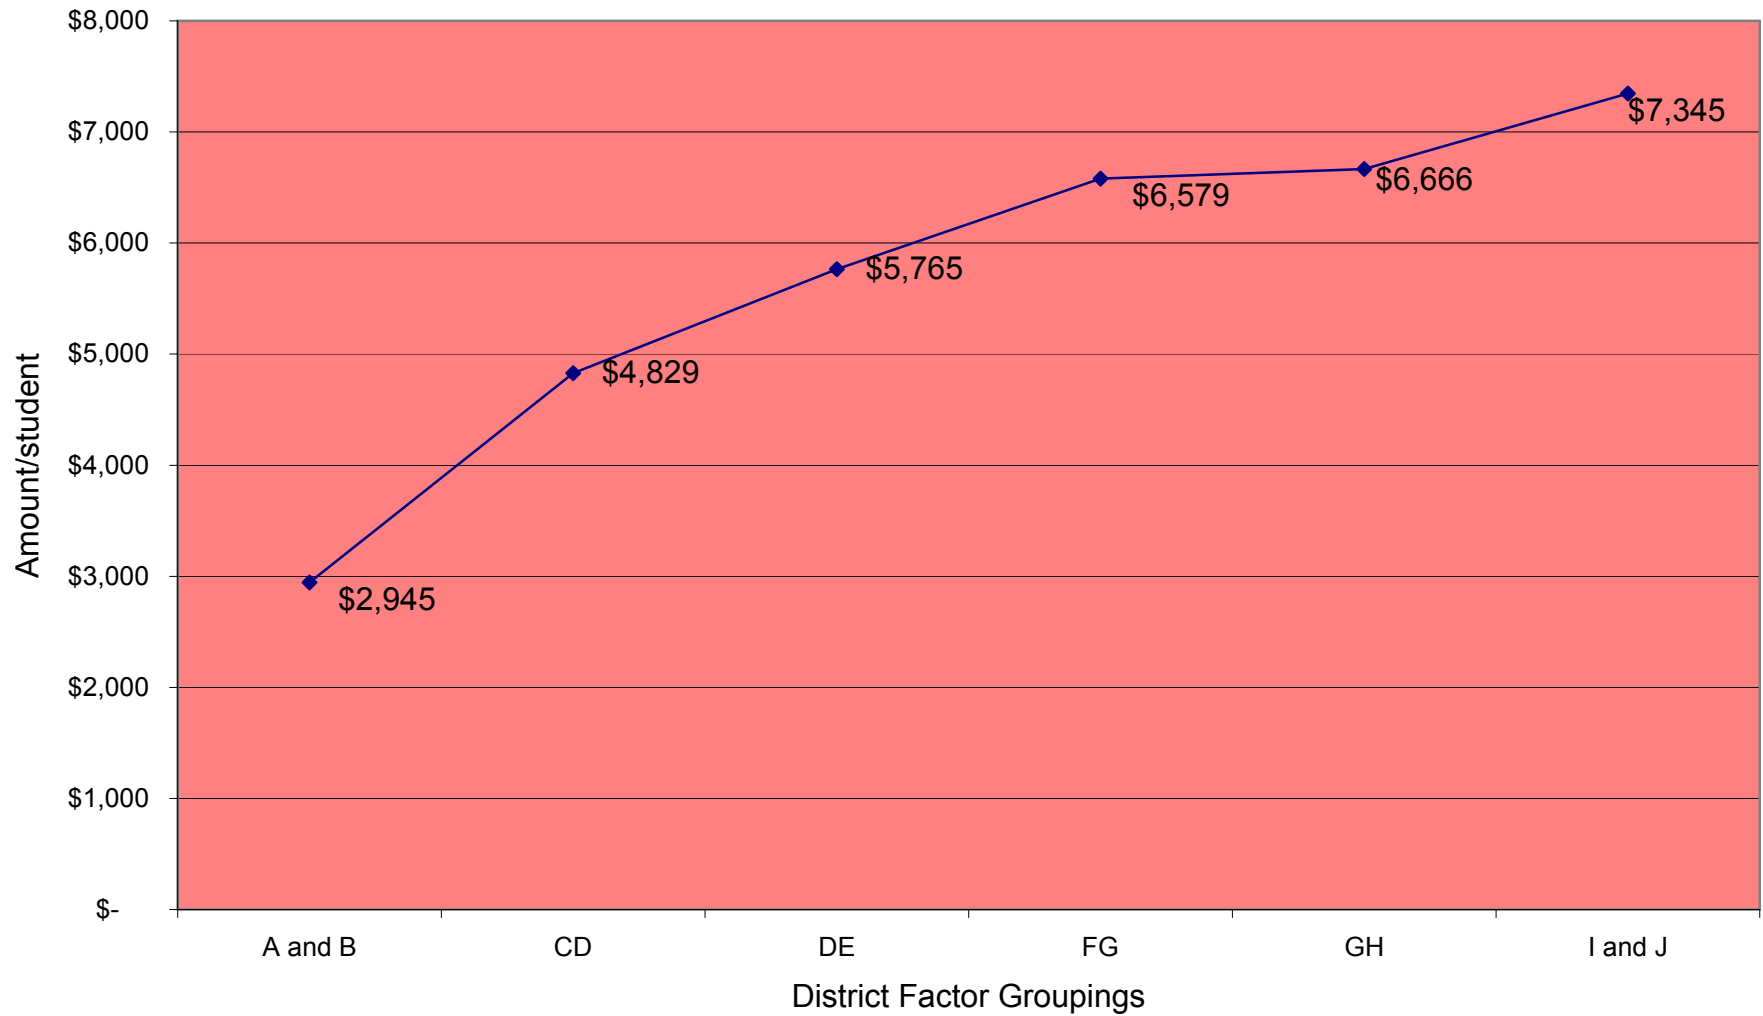

Chart #2 Total Per Student State and District Spending on School Facilities Projects from Referenda Passed 2001 thru Sept. 2007

Chart #3 Per Student State Spending on School Facilities Projects from Referenda Passed 2001 thru Sept. 2007